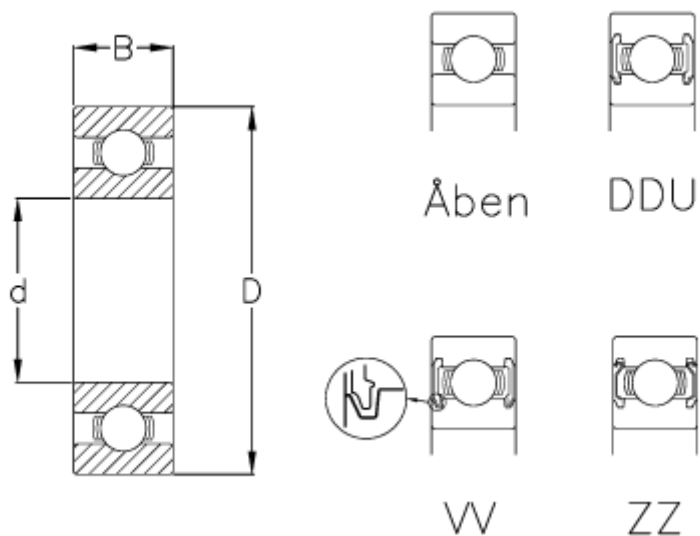

Data Sheet

Article number: 570110503601

Description: NSK Bearing 6221 CM

Note: Open

Measures

= 6221

$B = 36$

$d = 105$

$D = 190$